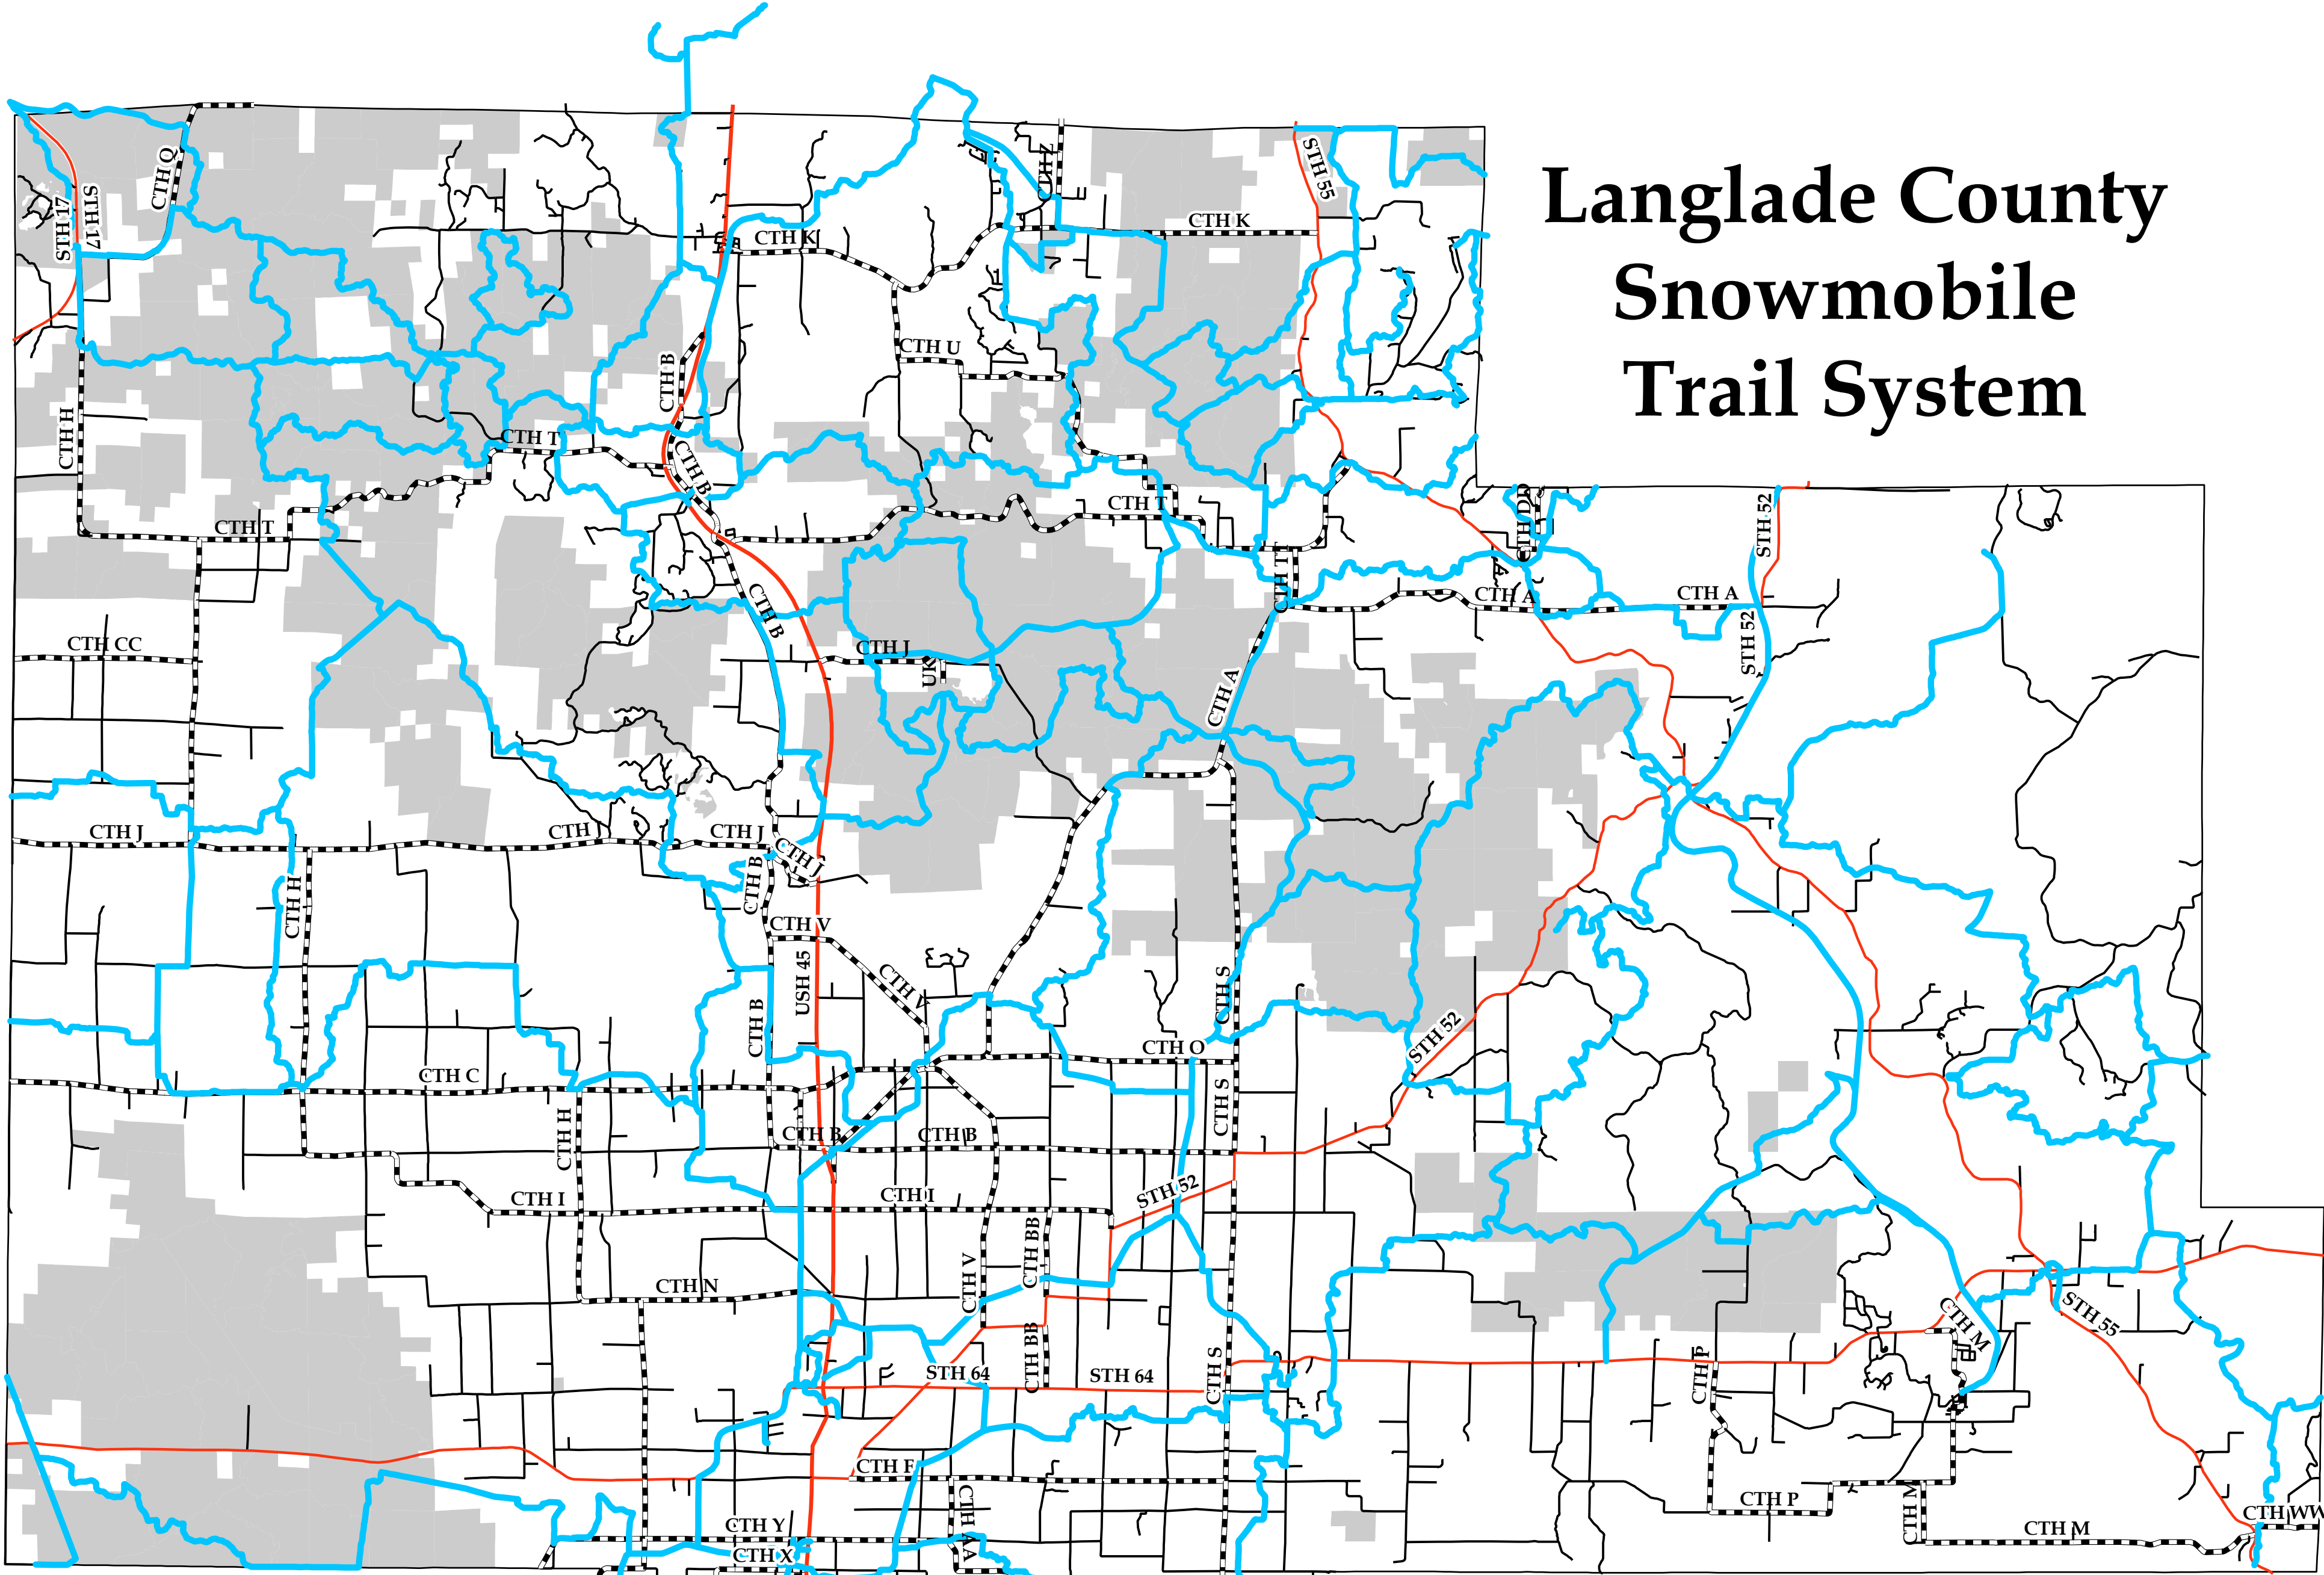

Langlade County Snowmobile Trail System

Legend

- Langlade County Snowmobile Trails
- Highways
- County Roads
- Local Roads
- County Forest Lands

0 1.75 3.5 7 10.5 14 Miles

Map produced with data available on 12/4/2023, and is subject to change.