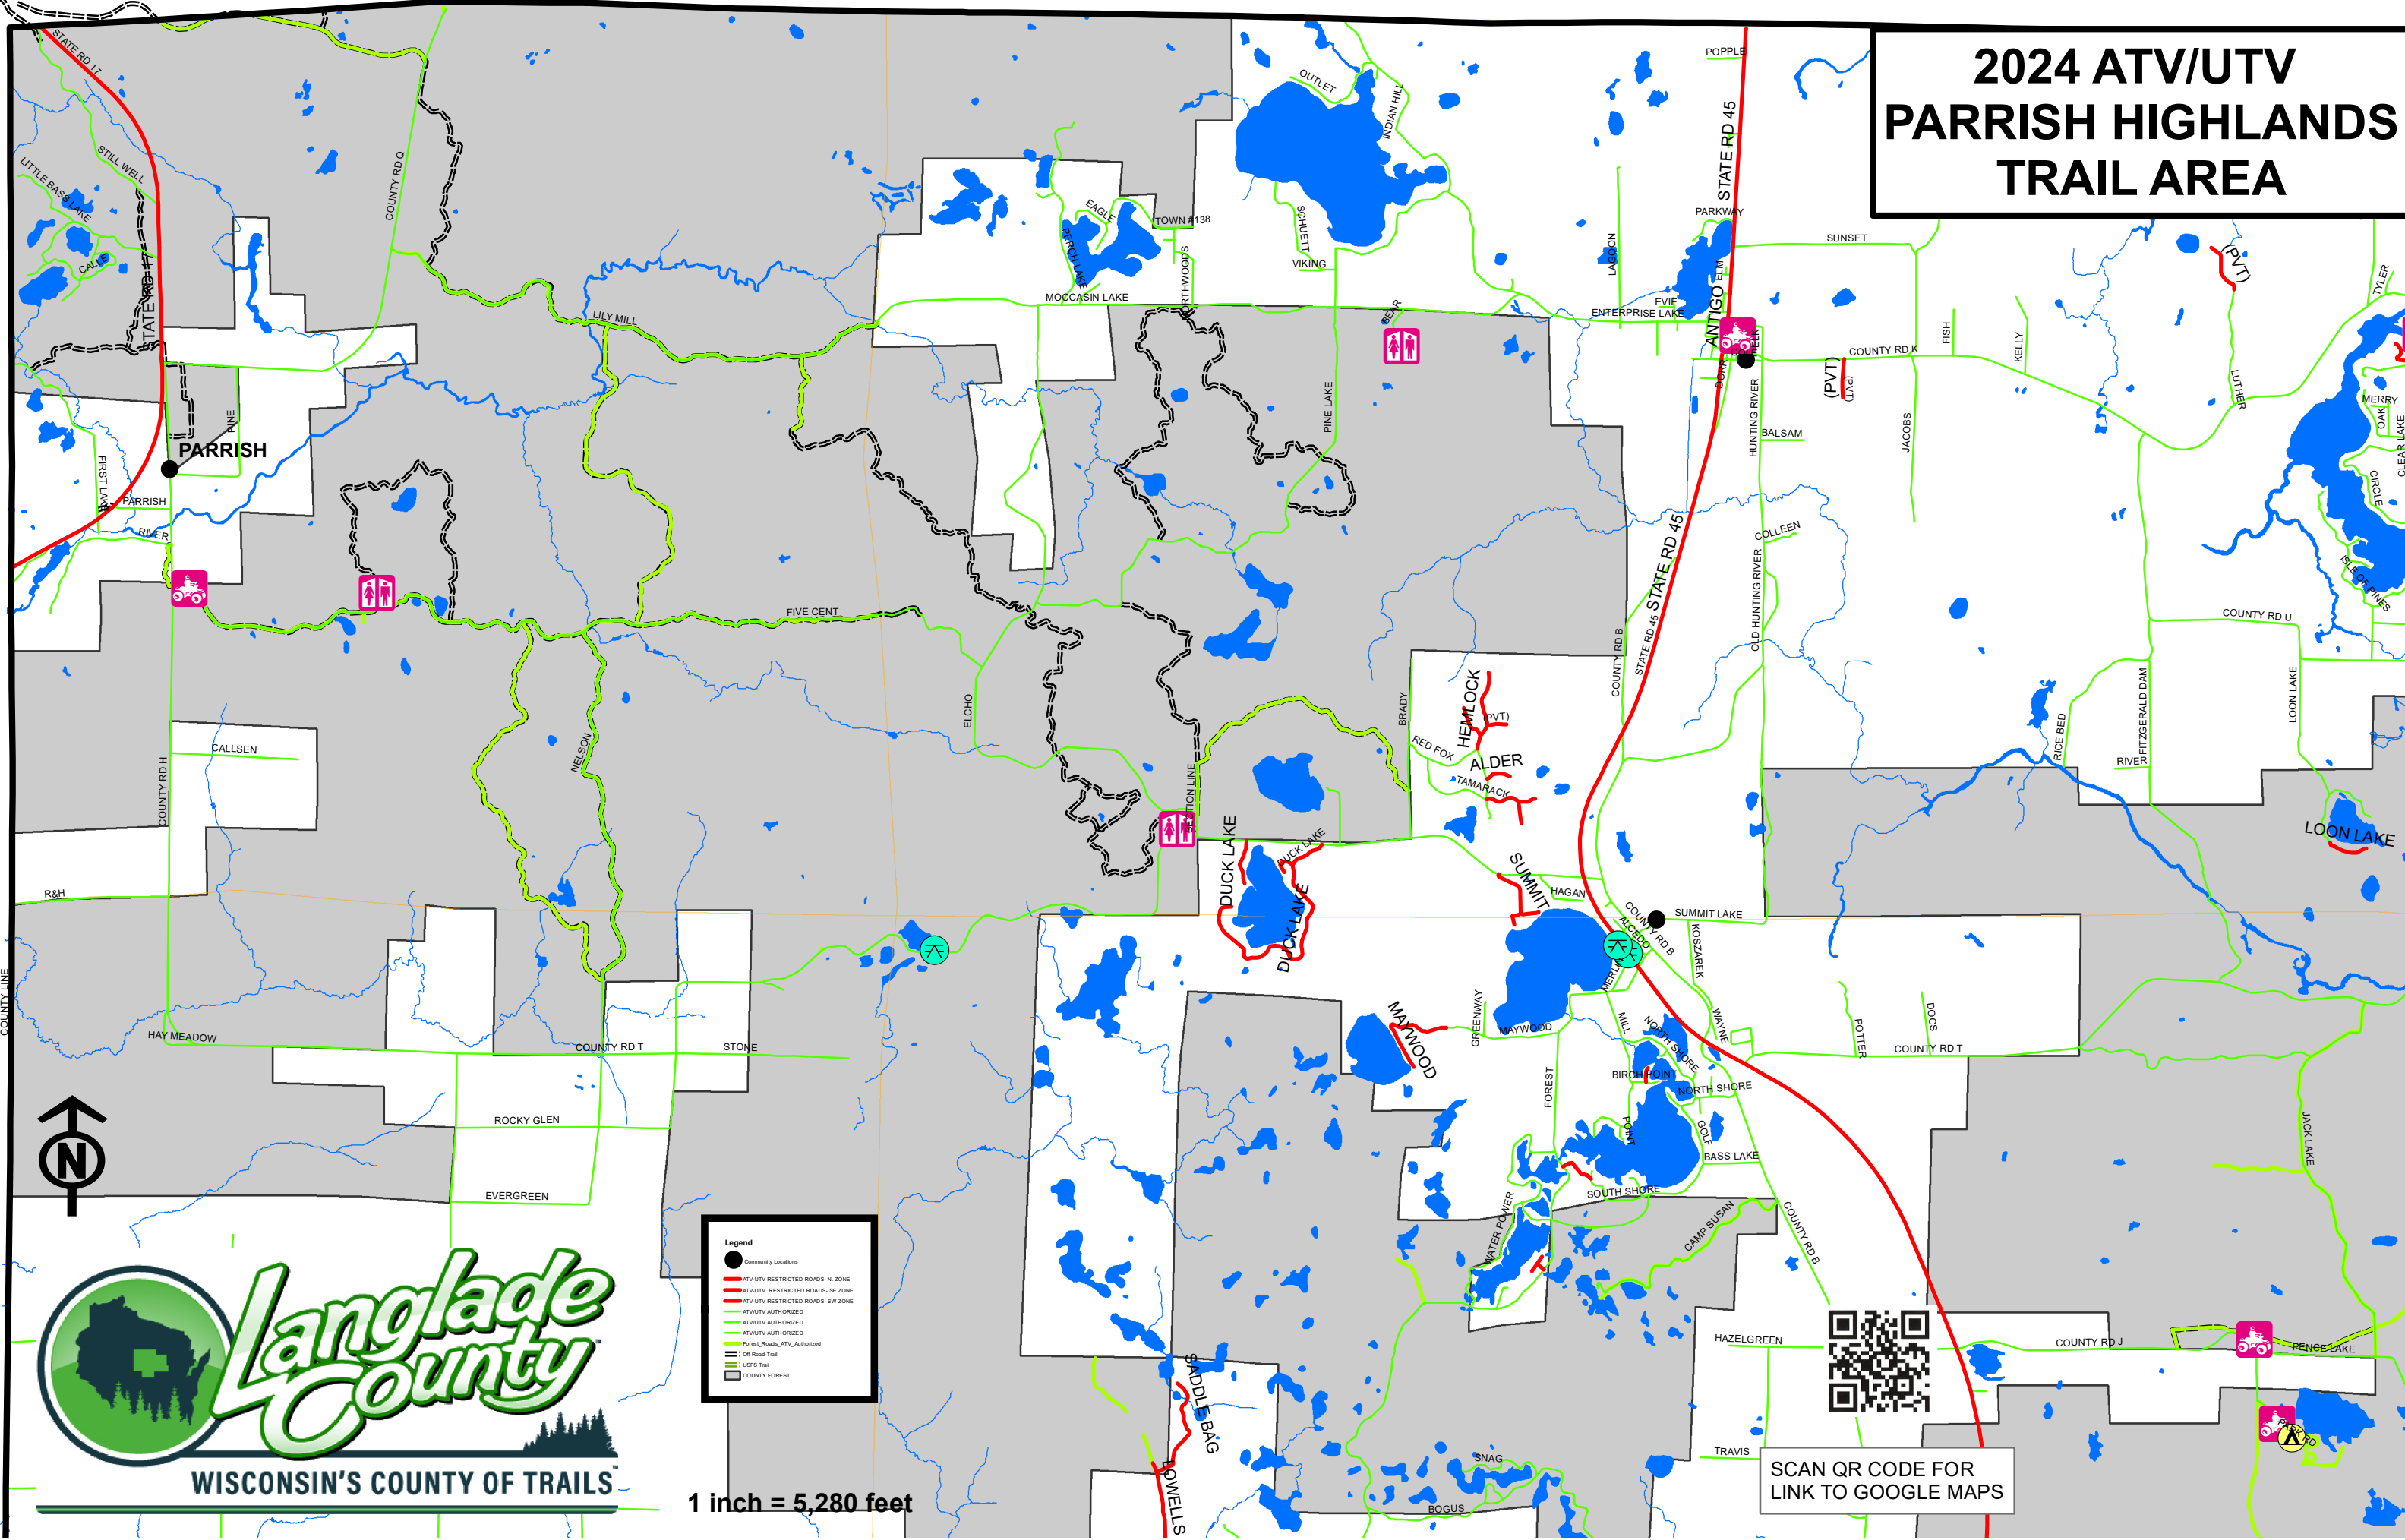

2024 ATV/UTV PARRISH HIGHLANDS TRAIL AREA

Legend

- Community Locations
- ATV/UTV RESTRICTED ROADS- N. ZONE
- ATV/UTV RESTRICTED ROADS- SE ZONE
- ATV/UTV RESTRICTED ROADS- SW ZONE
- ATV/UTV AUTHORIZED
- ATV/UTV AUTHORIZED
- Forest_Roads_ATV_Authorized
- Off Road Trail
- USFS Trail
- COUNTY FOREST

WISCONSIN'S COUNTY OF TRAILS™

1 inch = 5,280 feet

SCAN QR CODE FOR
LINK TO GOOGLE MAPS