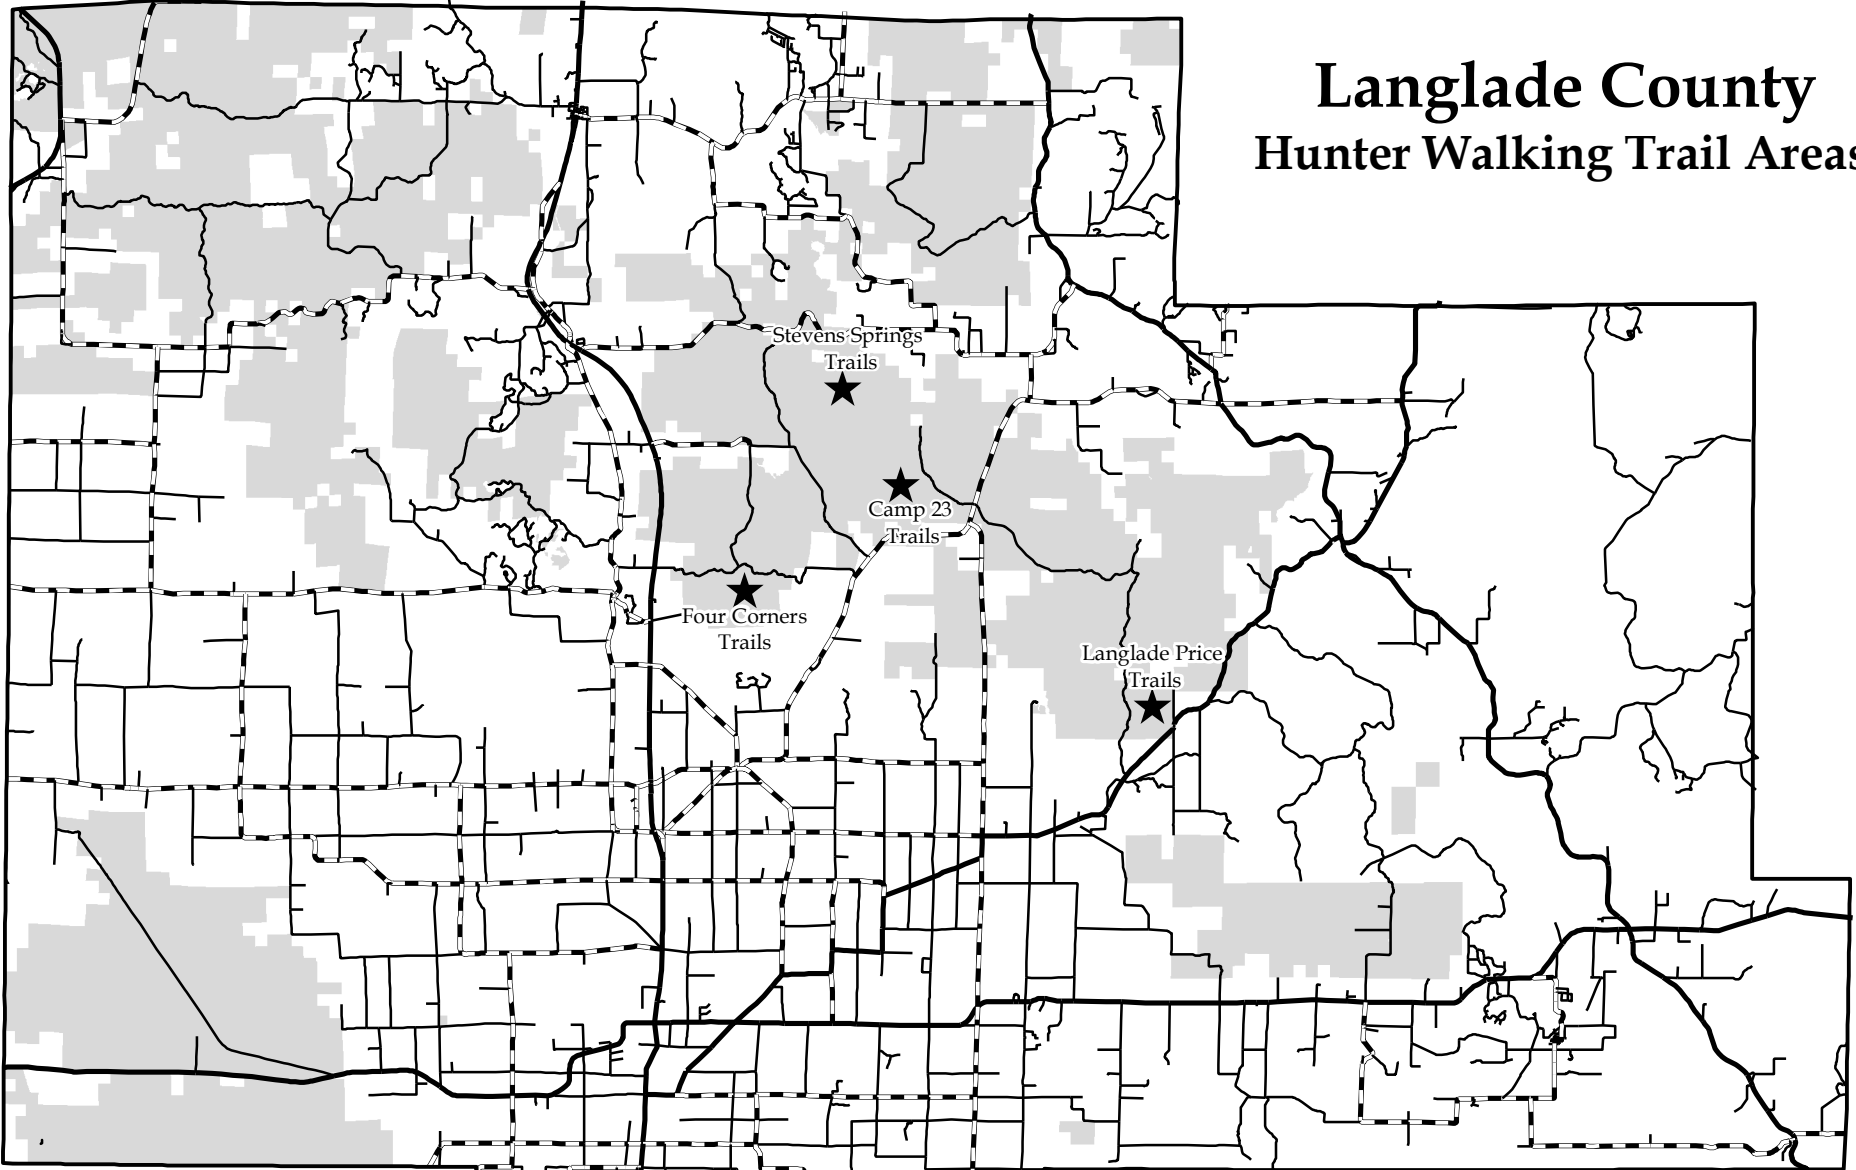

Langlade County Hunter Walking Trail Areas

Legend

- State Highway
- County Highway
- Local Road
- County Boundary
- ★ Hunter Walking Trails
- County Forest Land