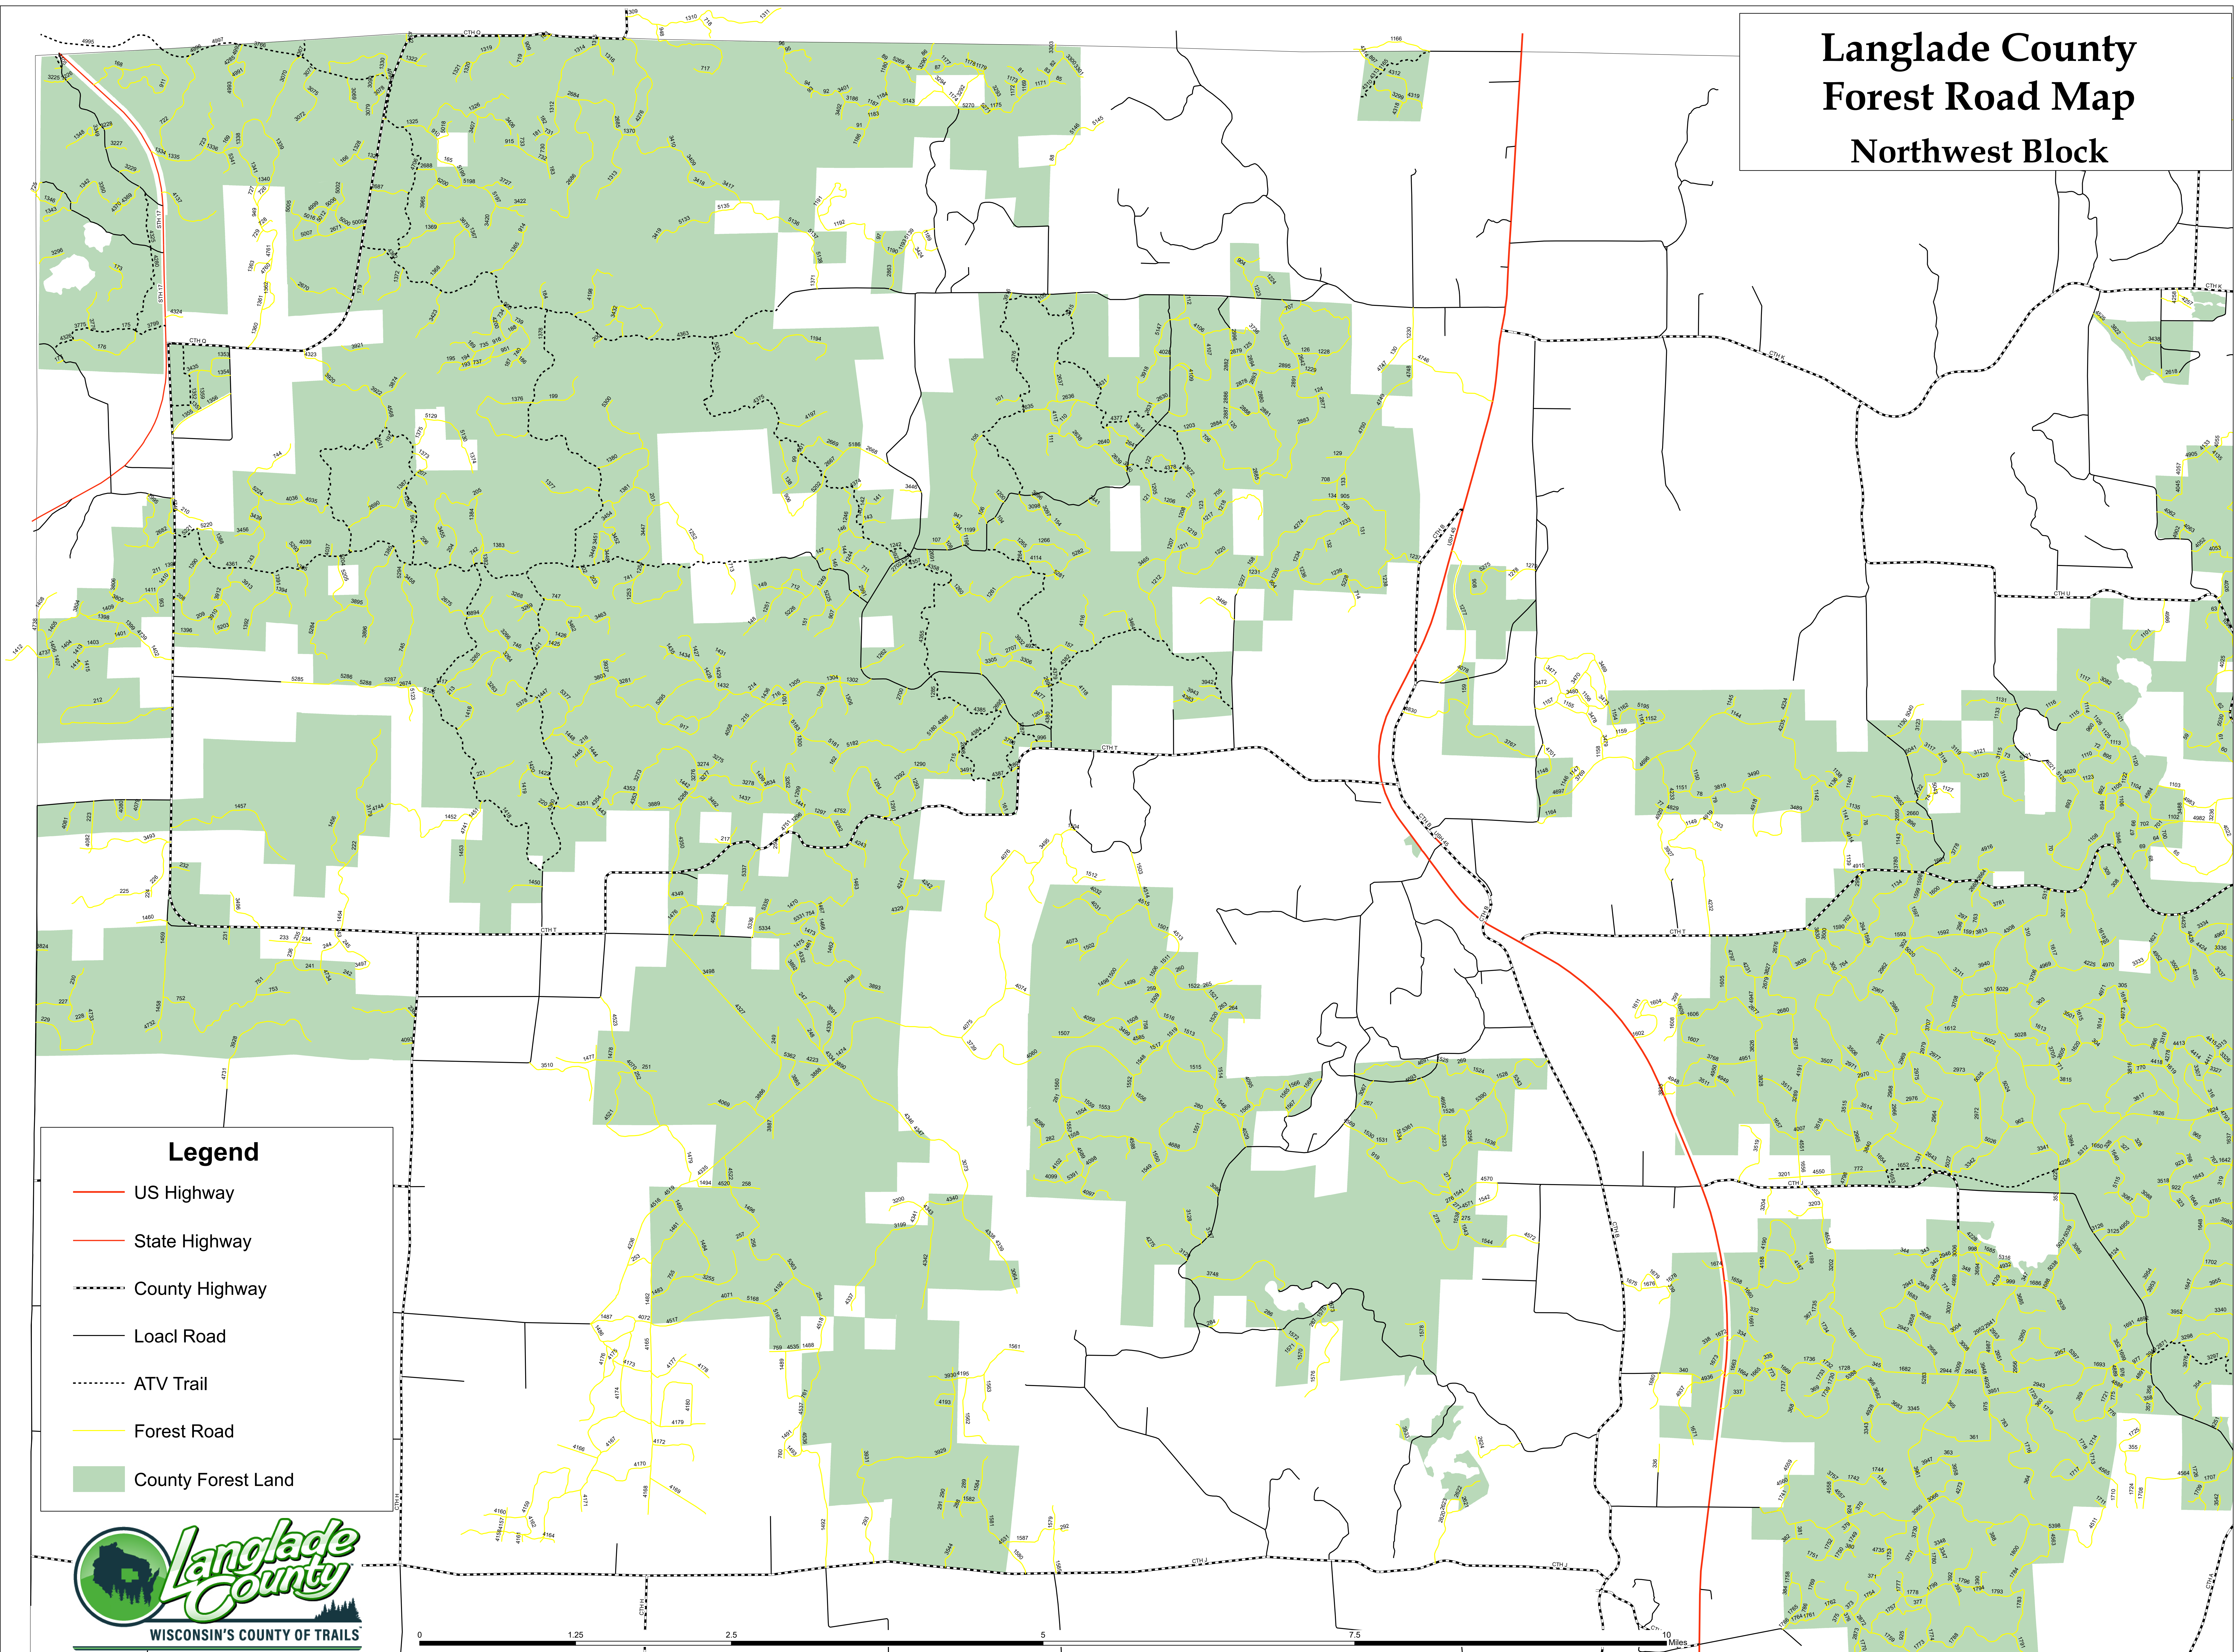

Langlade County Forest Road Map Northwest Block

Legend

- US Highway
- State Highway
- - - County Highway
- Local Road
- - - ATV Trail
- Forest Road
- County Forest Land

0 1.25 2.5 5 7.5 10 Miles