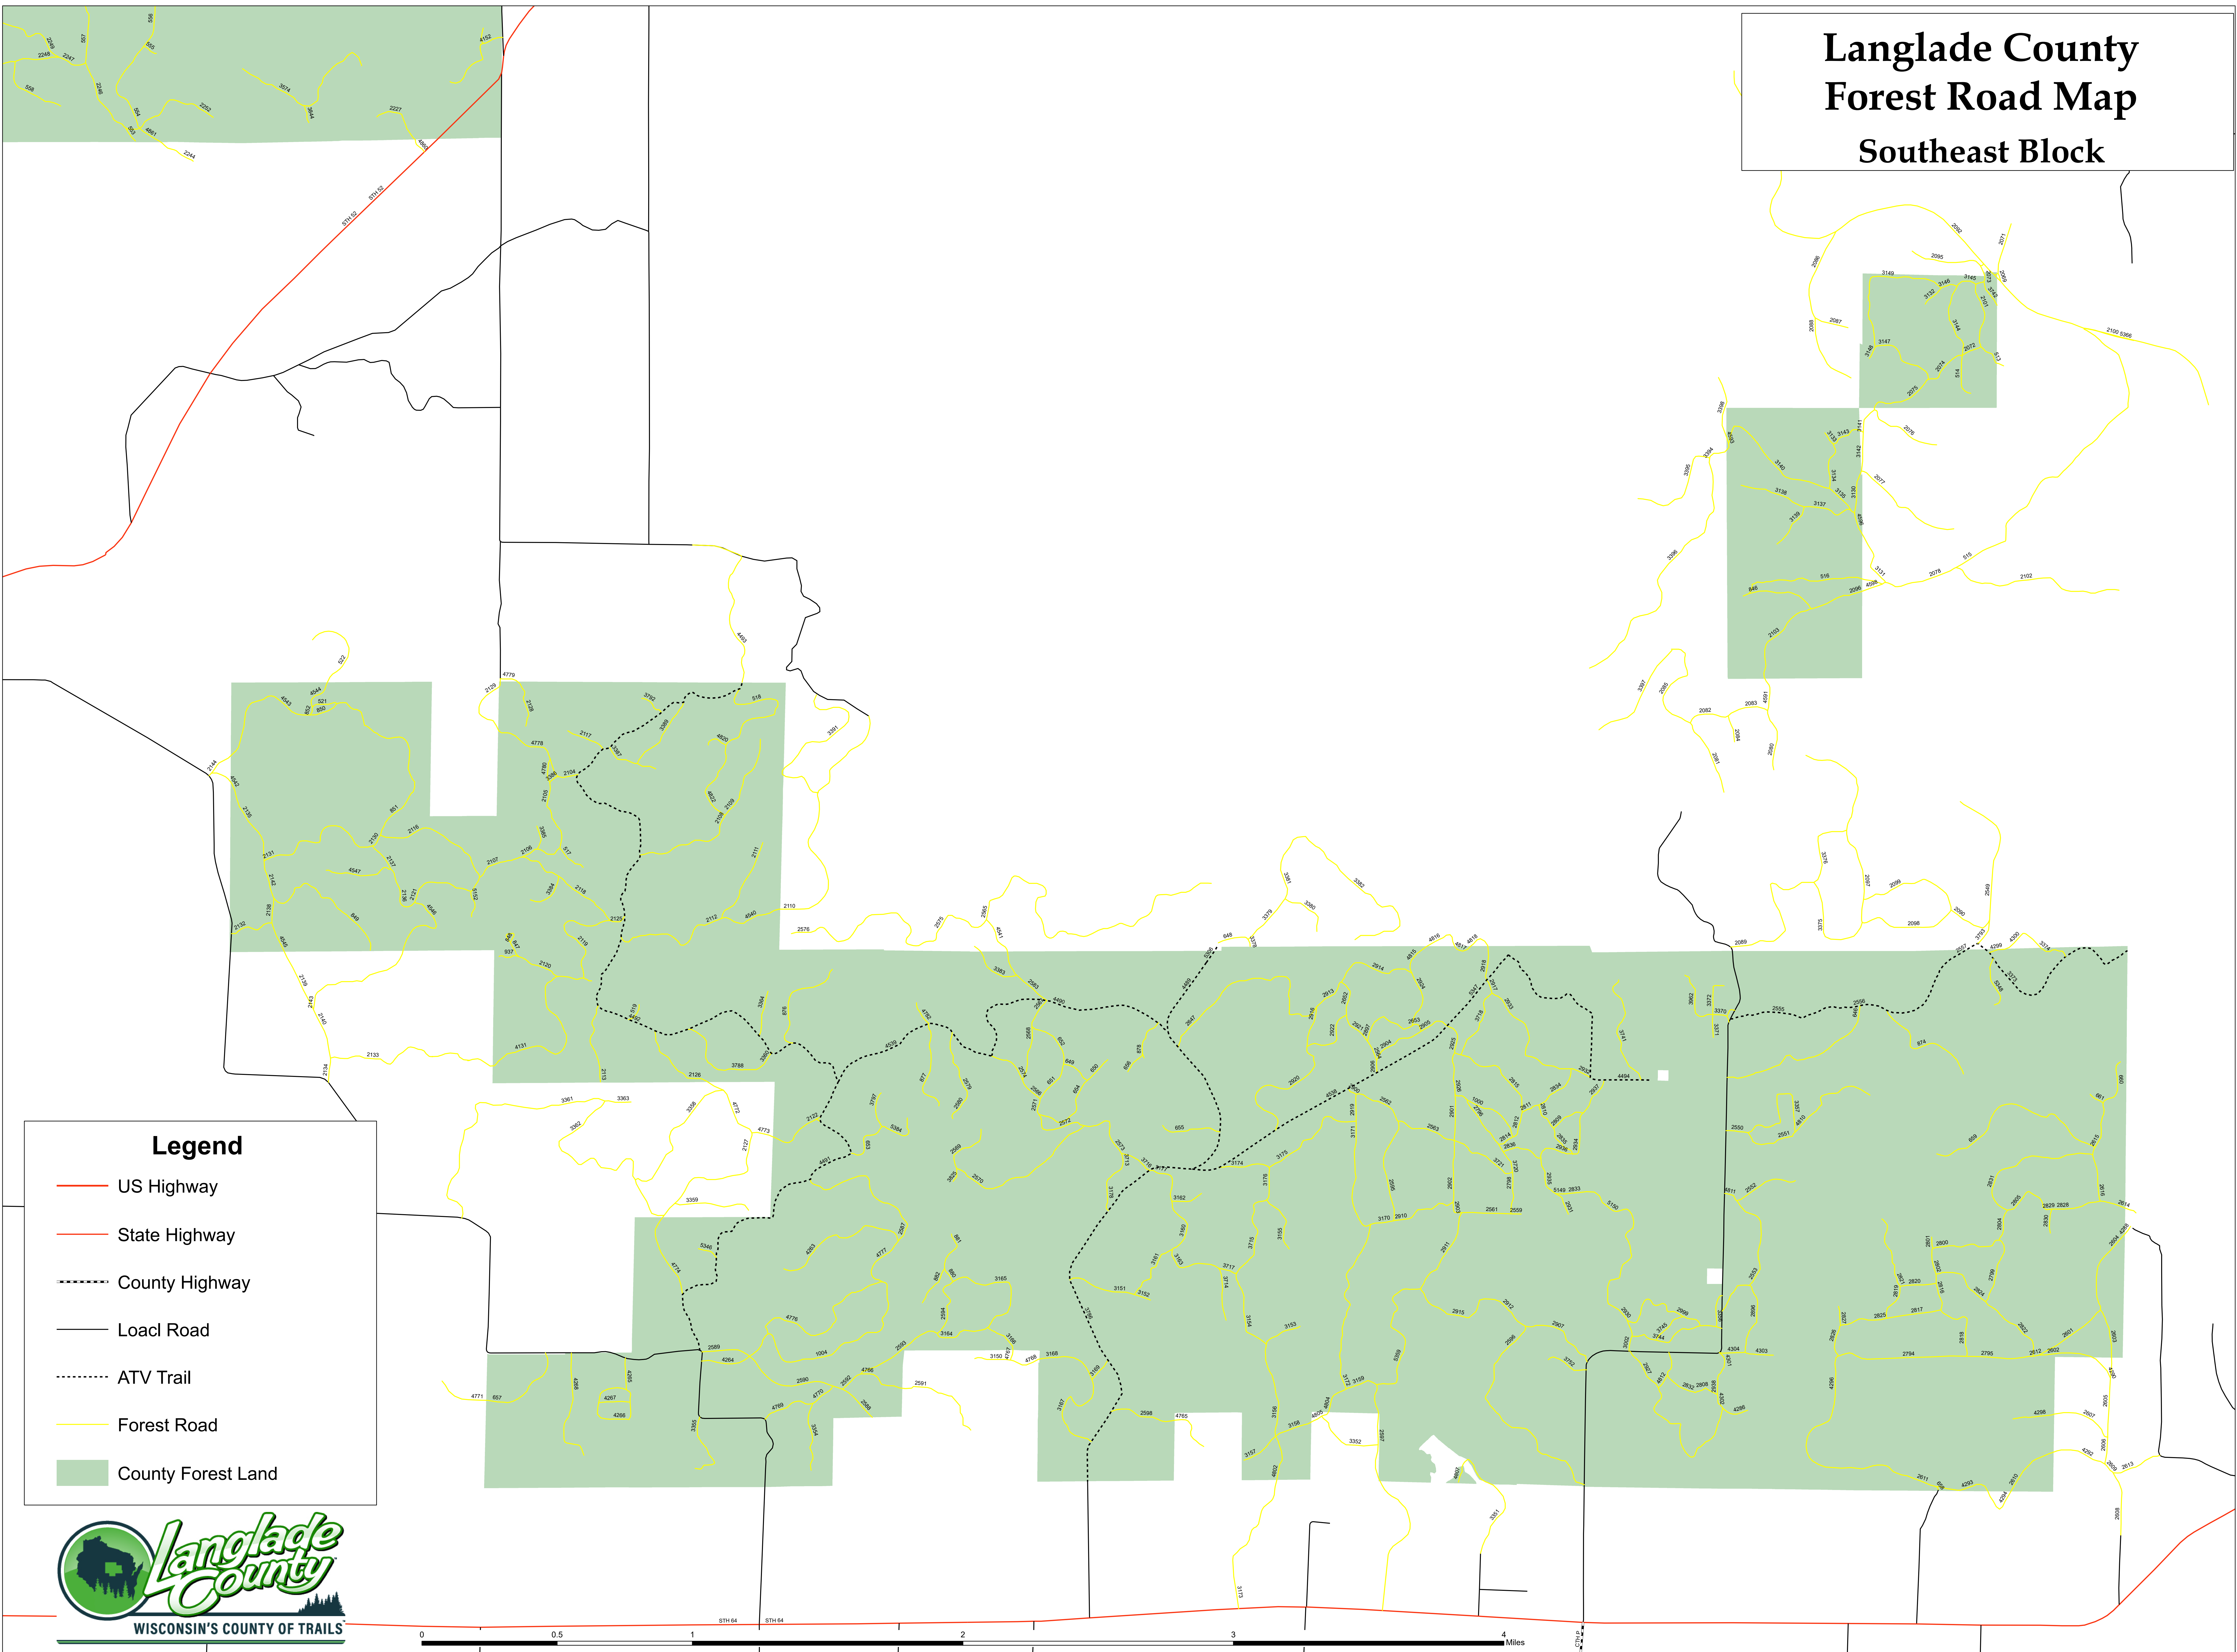

Langlade County Forest Road Map Southeast Block

Legend

- US Highway
- State Highway
- - - County Highway
- Local Road
- ATV Trail
- Forest Road
- County Forest Land

0 0.5 1 2 3 4 Miles