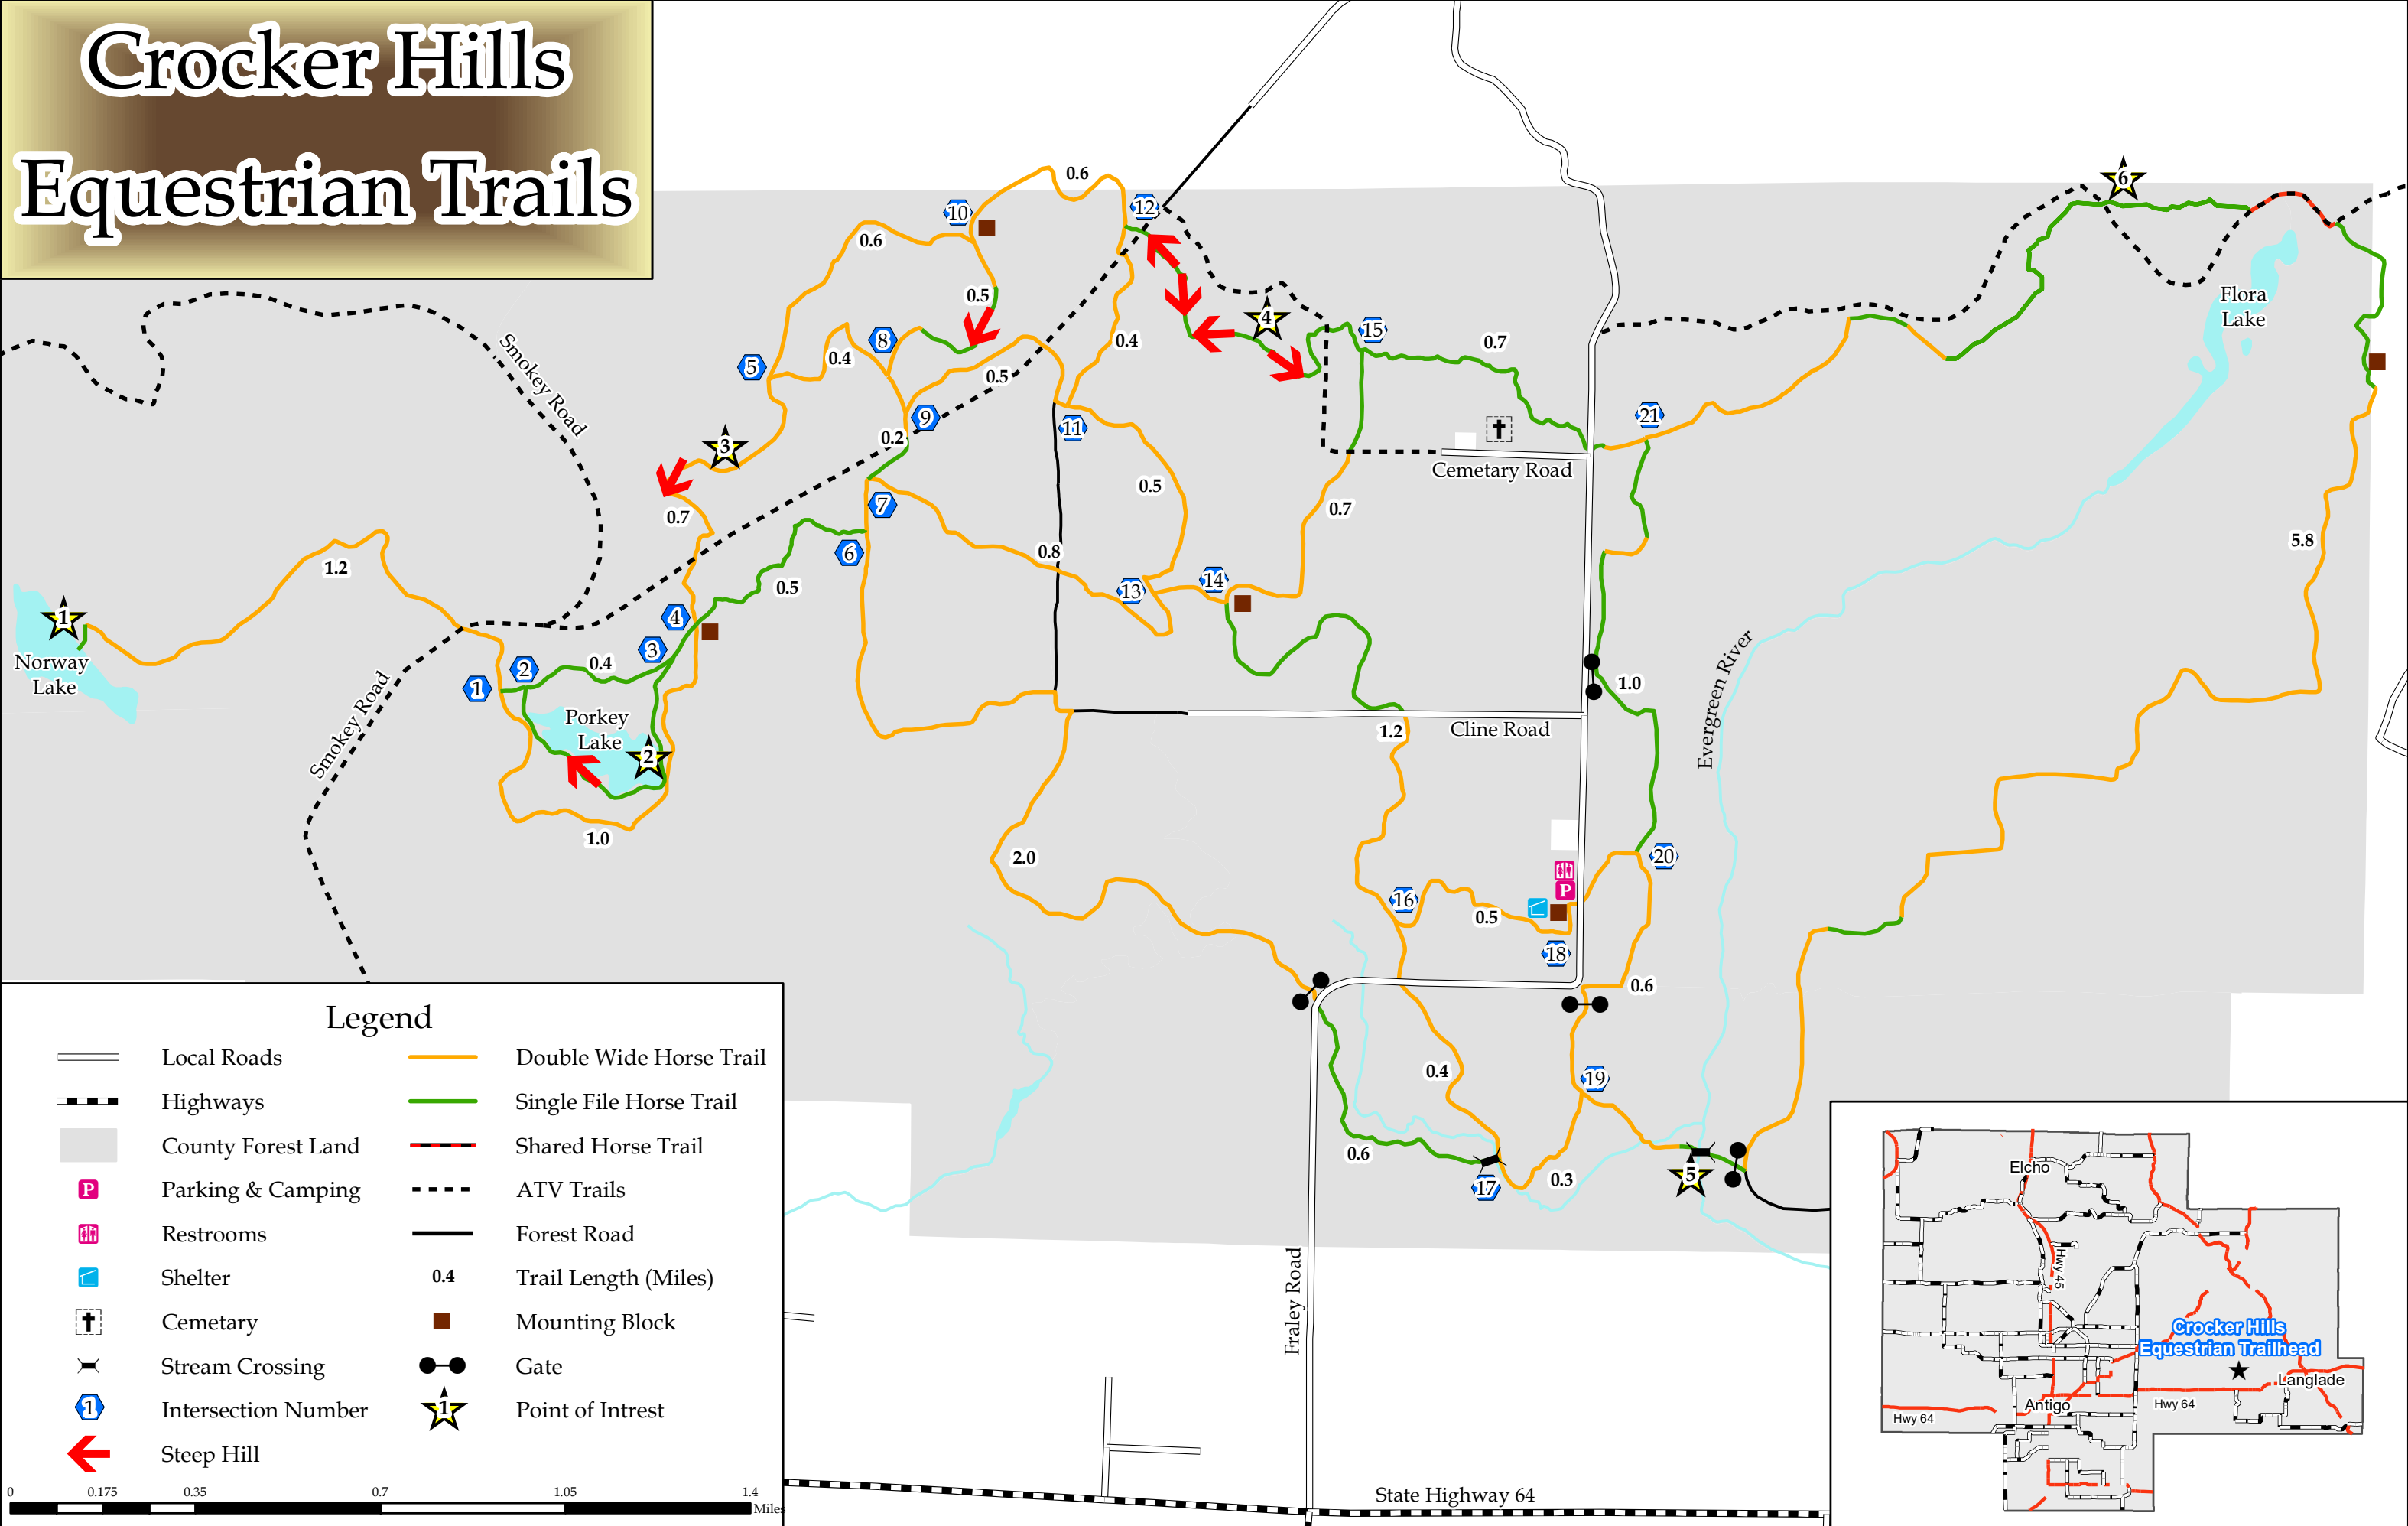

Crocker Hills Equestrian Trails

Legend

- | | | | |
|--|---------------------|--|-------------------------|
| | Local Roads | | Double Wide Horse Trail |
| | Highways | | Single File Horse Trail |
| | County Forest Land | | Shared Horse Trail |
| | Parking & Camping | | ATV Trails |
| | Restrooms | | Forest Road |
| | Shelter | | Trail Length (Miles) |
| | Cemetery | | Mounting Block |
| | Stream Crossing | | Gate |
| | Intersection Number | | Point of Interest |
| | Steep Hill | | |