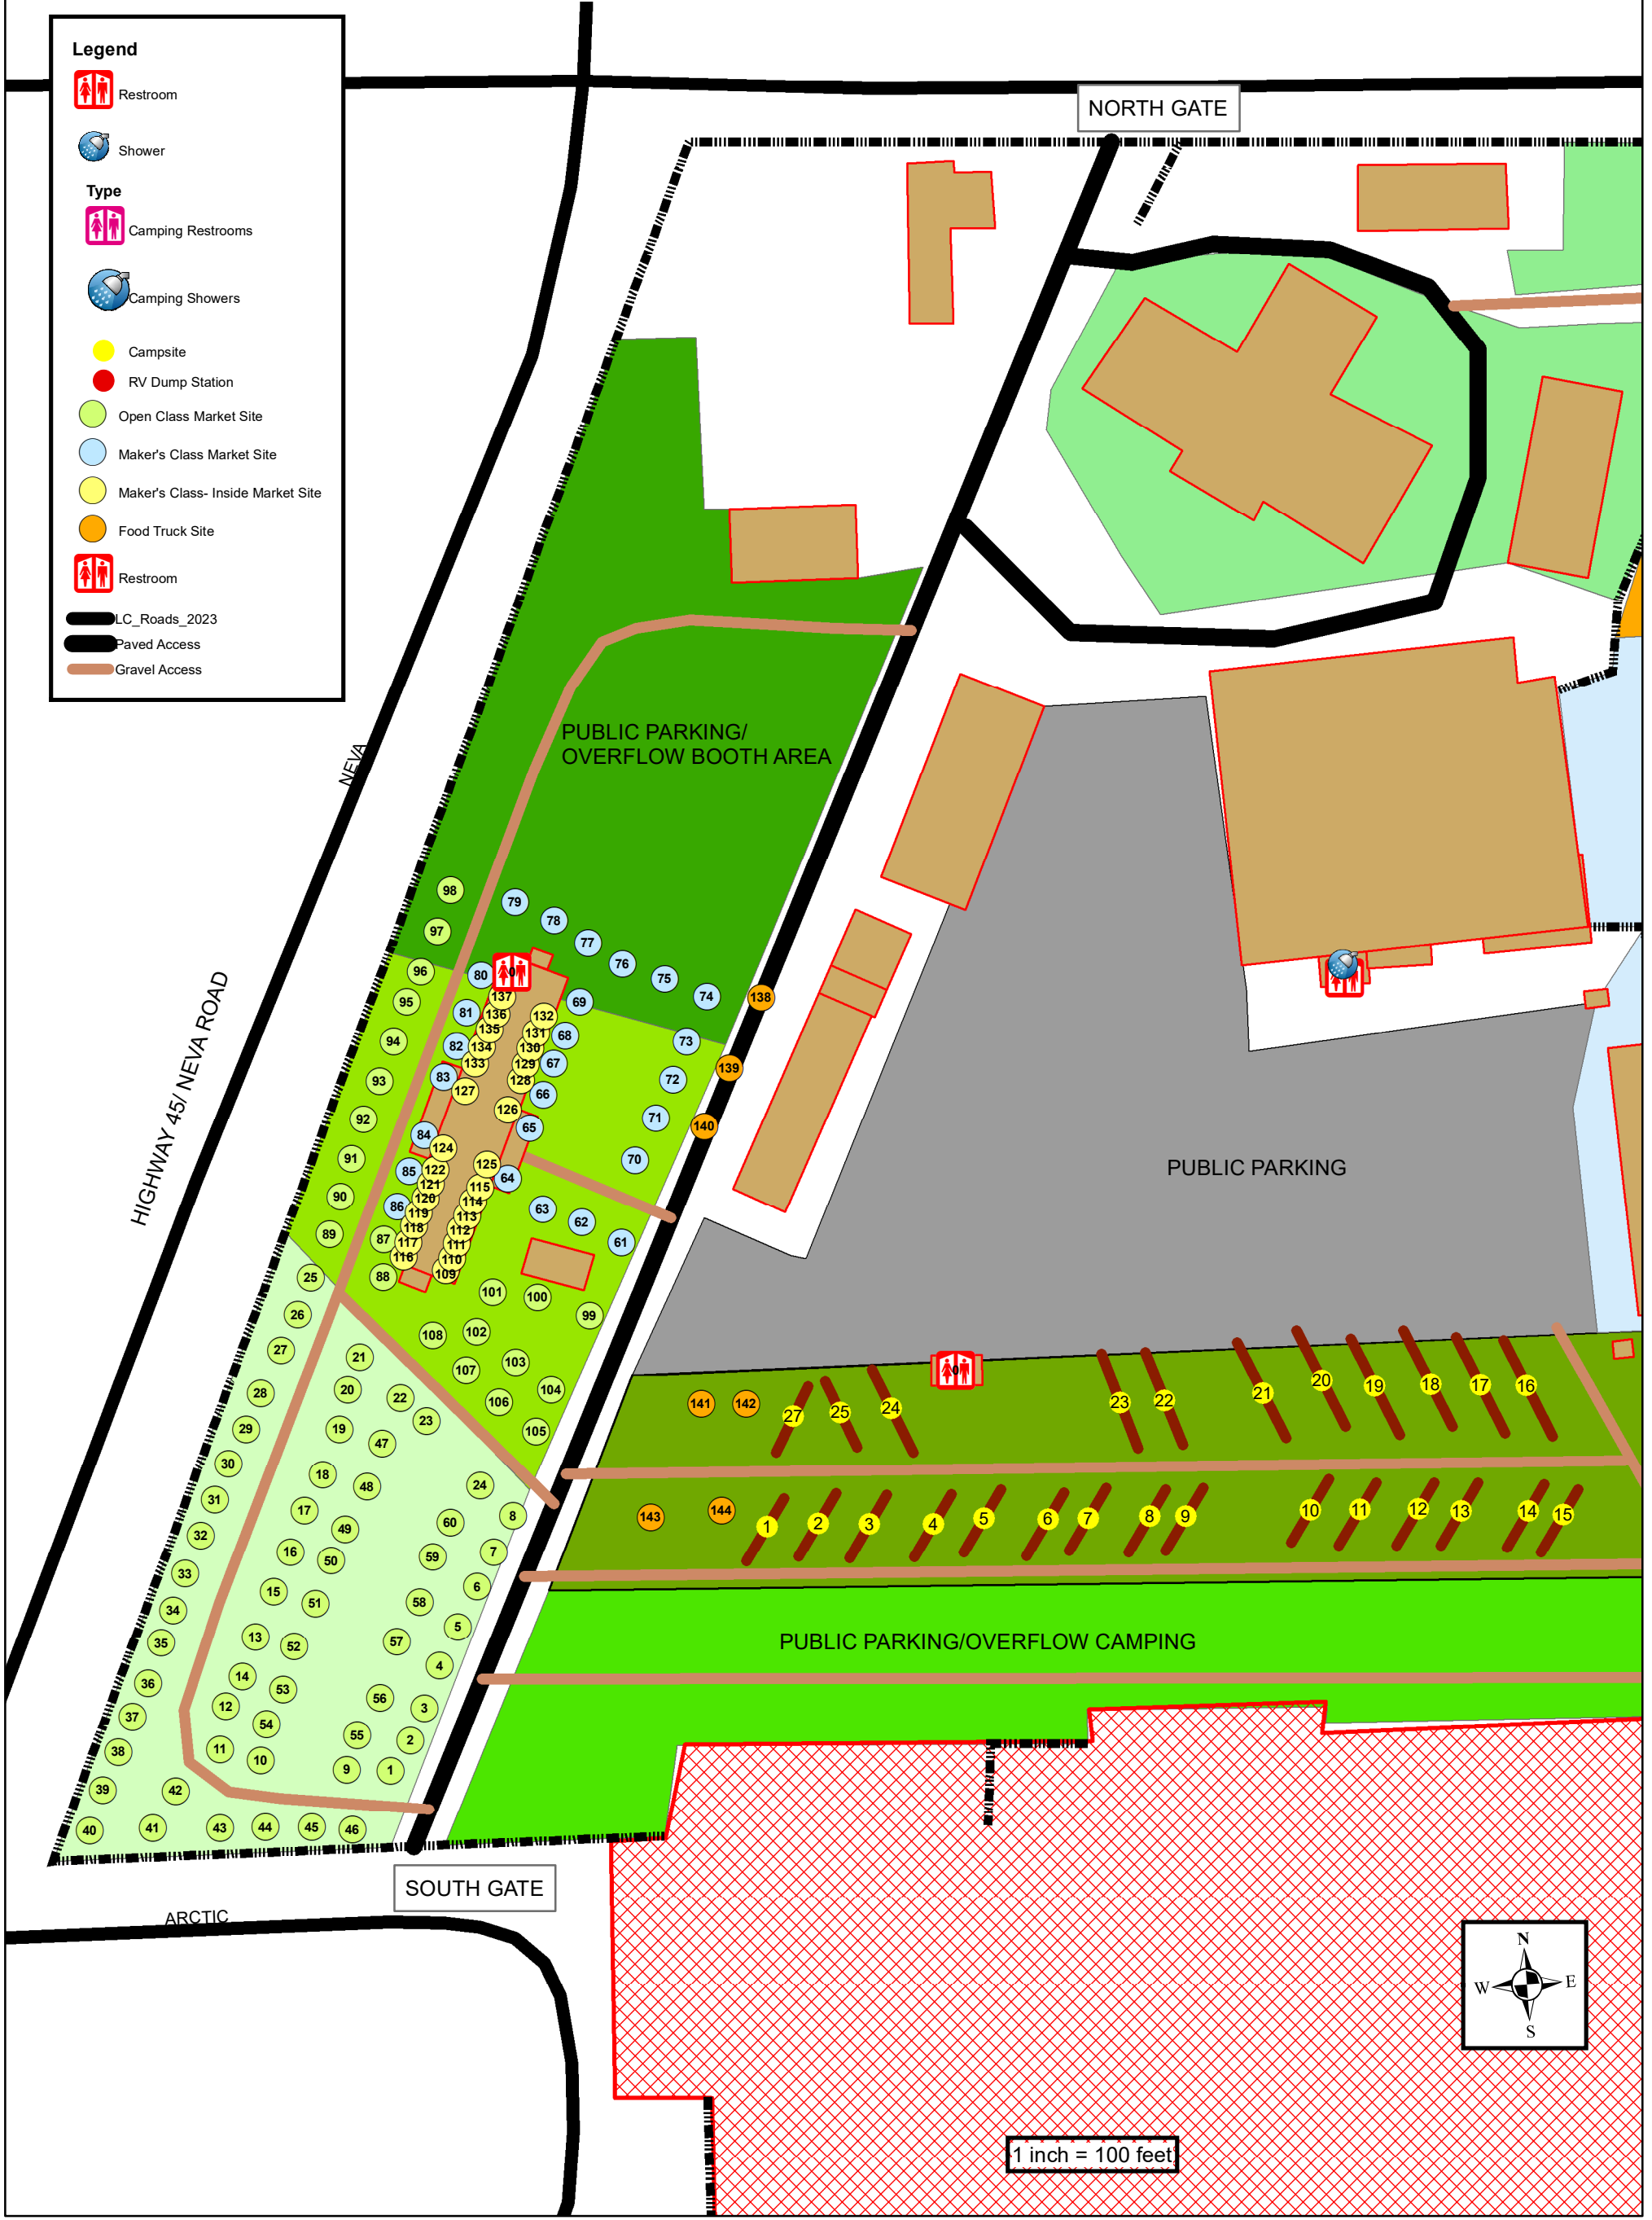

Legend

-  Restroom
-  Shower
- Type**
-  Camping Restrooms
-  Camping Showers
-  Campsite
-  RV Dump Station
-  Open Class Market Site
-  Maker's Class Market Site
-  Maker's Class- Inside Market Site
-  Food Truck Site
-  Restroom
-  LC_Roads_2023
-  Paved Access
-  Gravel Access

1 inch = 100 feet